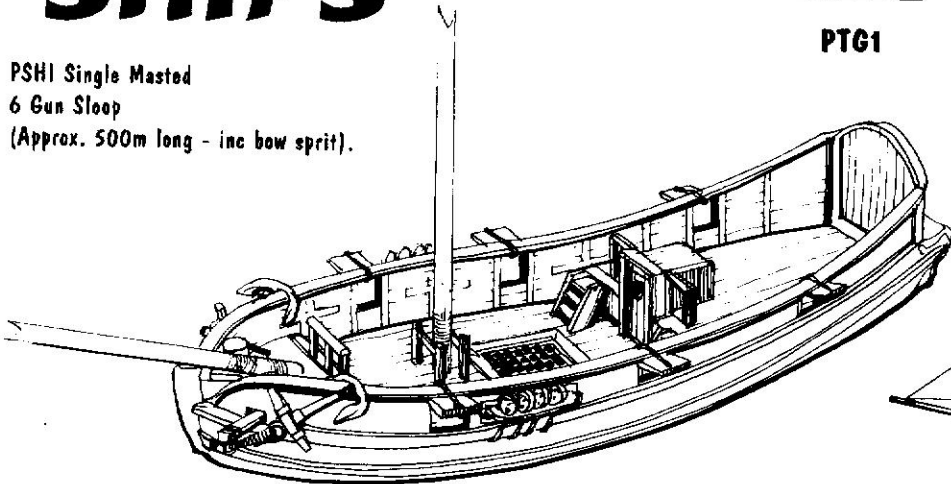

# PIRATE SHIPS

PSH1 Single Masted  
6 Gun Sloop  
(Approx. 500m long - inc bow sprit).