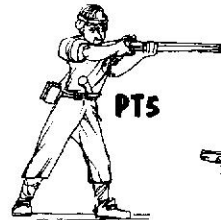

25mm

PIRATES

ARMED TO THE TEETH & SHIVERING DOWN TO THE TIMBERS

Celebrating the "Golden Age" of piracy around the turn of the eighteenth century, these figures accurately portray the real atmosphere of the period, faithfully depicting the hardmen who terrorised the high seas from the Caribbean & the Indian Ocean to the coast of Africa & the Eastern seaboard of America. Armed "to the teeth" the majority of our figures have (like our other ranges) a number of different head variants per code with different facial expressions & head gear etc. to add as much variety as possible to your motley crews. **A MUST FOR ANY PIRATE FAN !!**

PIRATE CREW

- PT1 Captain - advancing - Cutlass
- PT2 Pirate standing waving Cutlass
- PT3 Pirate with Cutlass & Dagger at ready !
- PT4 Pirate advancing - outstretched Cutlass
- PT5 Pirate standing firing Musket
- PT6 Pirate laying on one side loading Musket
- PT7a 1 - pdr Swivel Gun
- PT7b Pirate Swivel Gun operator
- PT8 Pirate standing blowing Horn - drawn Cutlass
- PT9 Drummer - Shirtsleeves - beating drum
- PT10 Captain - Standing - firing pistol
- PT11 Pirate - Standing - boarding pike & drawn sword
- PT12 Pirate - Standing - boarding pike