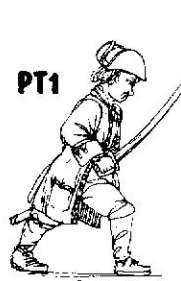

25mm

PIRATES

ARMED TO THE TEETH & SHIVERING DOWN TO THE TIMBERS

Celebrating the "Golden Age" of piracy around the turn of the eighteenth century, these figures accurately portray the real atmosphere of the period, faithfully depicting the hardmen who terrorised the high seas from the Caribbean & the Indian Ocean to the coast of Africa & the Eastern seaboard of America. Armed "to the teeth" the majority of our figures have (like our other ranges) a number of different head variants per code with different facial expressions & head gear etc. to add as much variety as possible to your motley crews. **A MUST FOR ANY PIRATE FAN !!**

PIRATE CREW

- PT1 Captain - advancing - Cutlass
- PT2 Pirate standing waving Cutlass
- PT3 Pirate with Cutlass & Dagger at ready !
- PT4 Pirate advancing - outstretched Cutlass
- PT5 Pirate standing firing Musket
- PT6 Pirate laying on one side loading Musket
- PT7a 1 - pdr Swivel Gun
- PT7b Pirate Swivel Gun operator
- PT8 Pirate standing blowing Horn - drawn Cutlass
- PT9 Drummer - Shirtsleeves - beating drum
- PT10 Captain - Standing - firing pistol
- PT11 Pirate - Standing - boarding pike & drawn sword
- PT12 Pirate - Standing - boarding pike